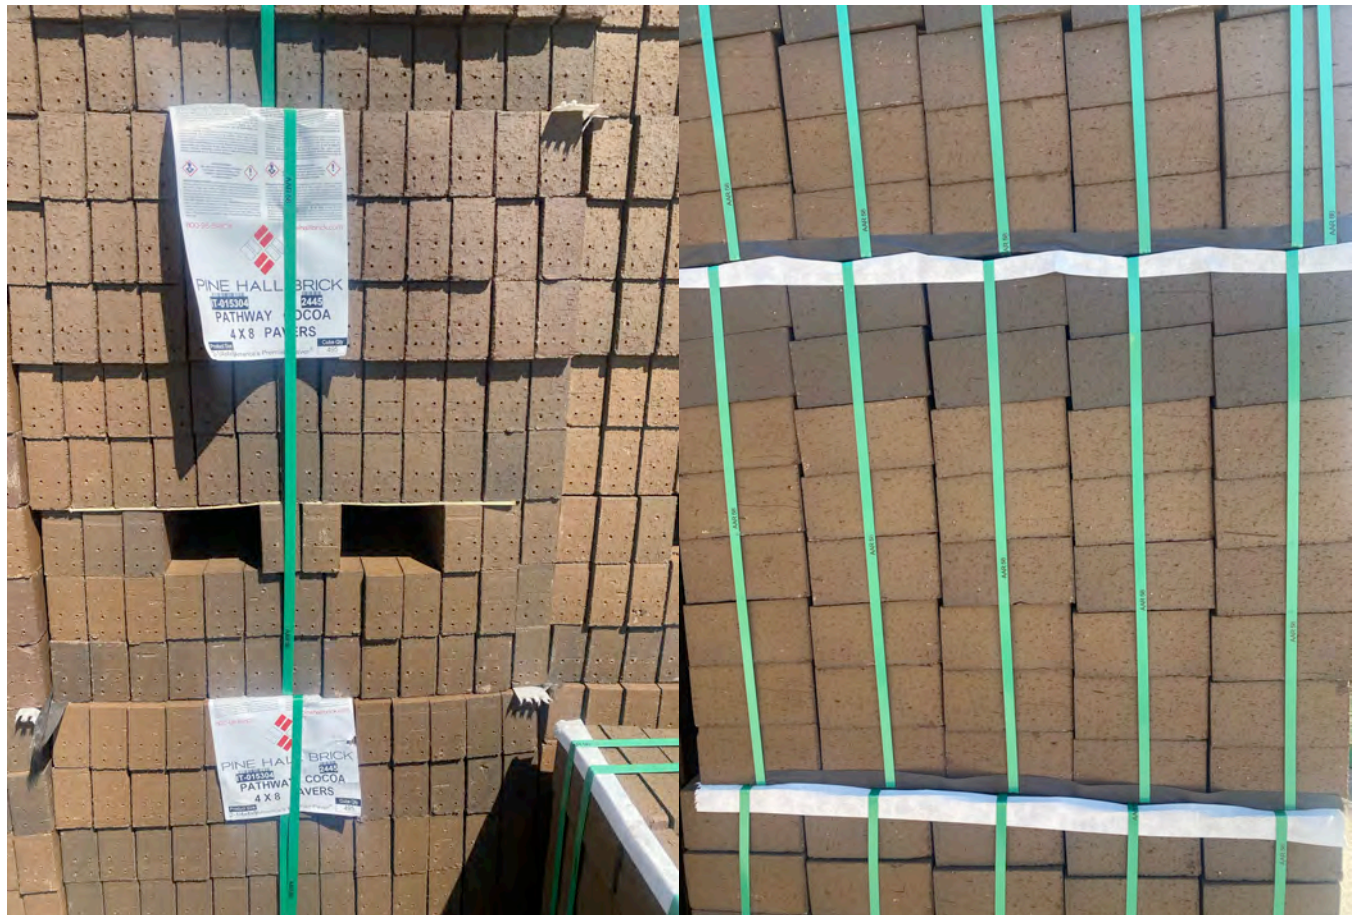

PATHWAY FULL RANGE 4" x 8" PAVERS

Size and Color Variation

PATHWAY FULL RANGE MODULAR PAVERS

Size and Color Variation

ENGLISH EDGE RED 4" x 8" PAVERS

Size, Color Variation, and Misaligned Edges

ENGLISH EDGE AUTUMN 4" x 8" PAVERS

Size, Color Variation, and Misaligned Edges

PATHWAY COCOA 4" x 8" PAVERS

Size, Color Variation, and Wedging

ENGLISH EDGE AUTUMN 4" x 8" PAVERS

Size, Color Variation, and Misaligned Edges

OTHER COLORS AVAILABLE WITH LIMITED QUANTITIES