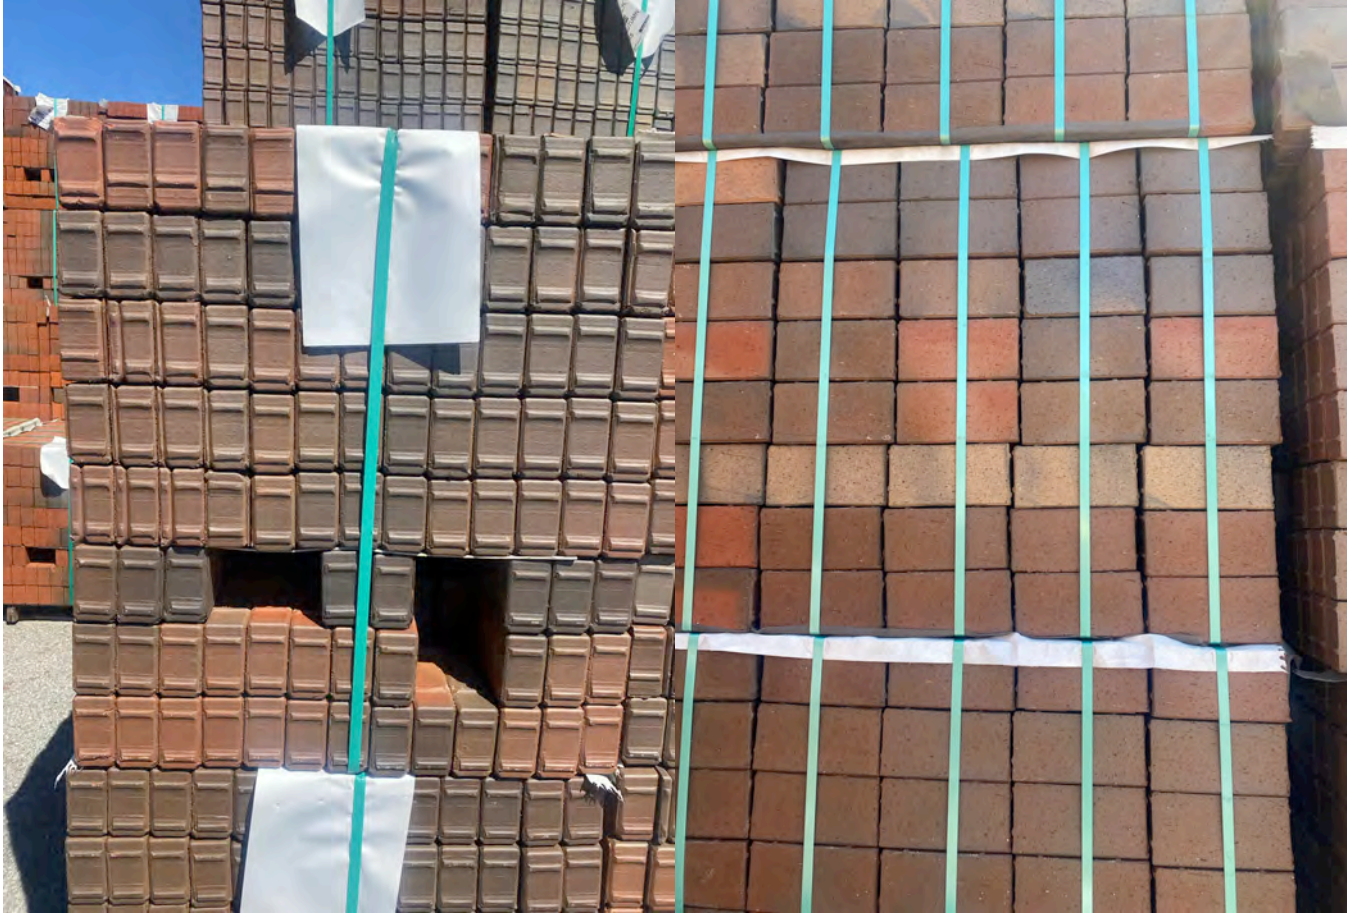

Size, Color Variation, and Misaligned Edges

PATHWAY COCOA 4" x 8" PAVERS

Size, Color Variation, and Wedging

ENGLISH EDGE AUTUMN 4" x 8" PAVERS

Size, Color Variation, and Misaligned Edges

OTHER COLORS AVAILABLE WITH LIMITED QUANTITIES