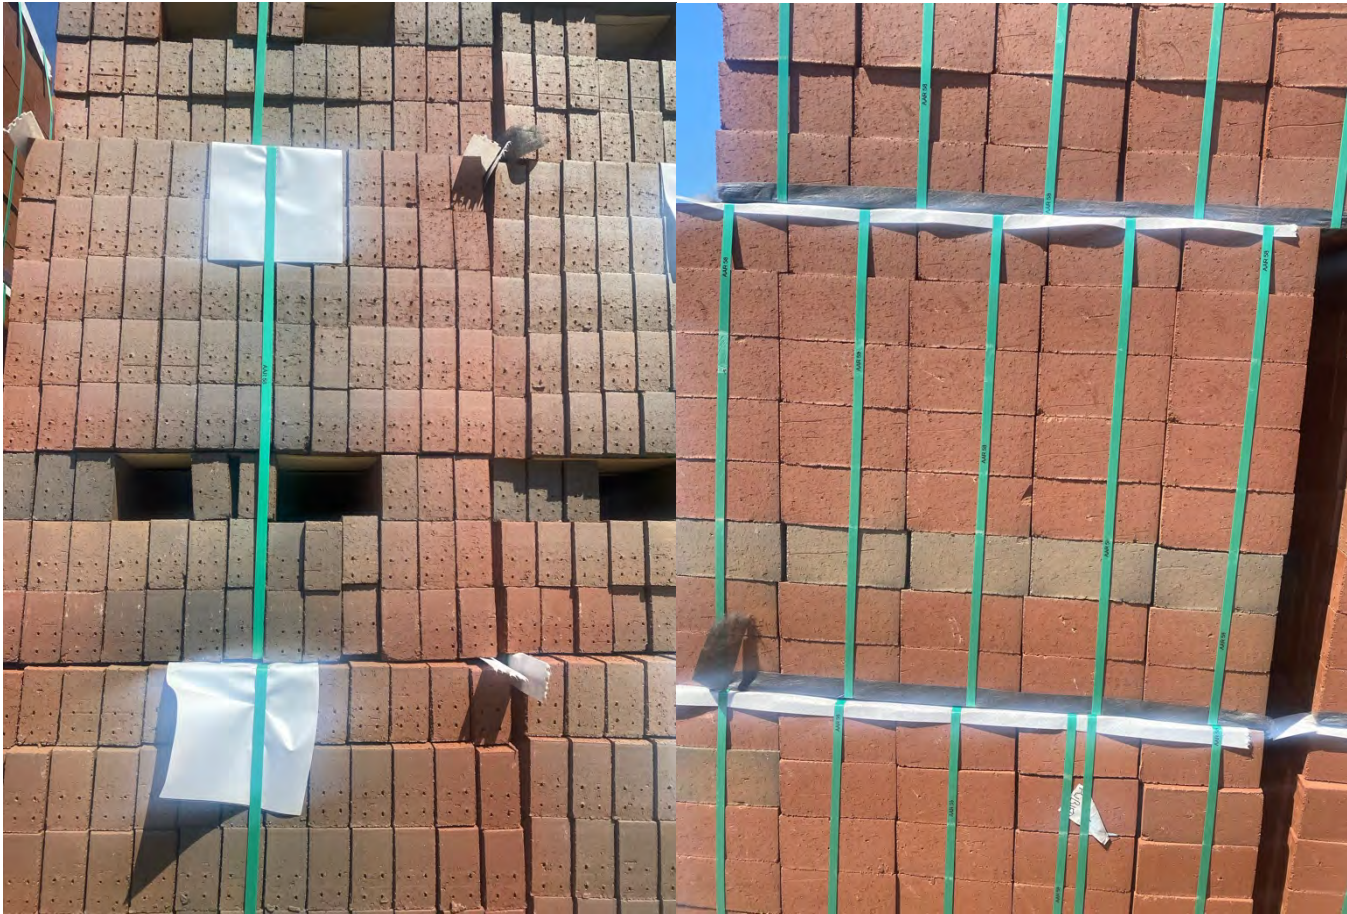

For product details, visit PineHallBrick.com or one of our [North Carolina Showrooms](#).

Available Items

#3 Pavers

May 2025

<u>Item #</u>	<u>Description</u>
IT-015245	#3 -English Edge FR 4x8 Paver
IT-015246	#3 -English Edge Red 4x8 Paver
IT-015254	#3 -English Edge Autumn 4x8 Paver
IT-015223	#3 -English Edge Cocoa 4x8 Paver
IT-015255	#3 -English Edge Dark Accent 4x8 Paver
IT-015214	#3 -English Edge Rose 4x8 Paver
IT-015253	#3 -Old Tavern 4x8 Paver
IT-015250	#3 -Pathway FR 4x8 Paver
IT-015248	#3 -Pathway FR Mod Paver
IT-015251	#3 -Pathway Red 4x8 Paver
IT-015249	#3 -Pathway Red Mod Paver
IT-015212	#3 -Pathway Cocoa 4x8 Paver
IT-021479	#3 -Pathway Rose 4x8 Paver

PATHWAY FULL RANGE 4" x 8" PAVERS

Size and Color Variation

PATHWAY FULL RANGE MODULAR PAVERS

Size and Color Variation

ENGLISH EDGE RED 4" x 8" PAVERS

Size, Color Variation, and Misaligned Edges

ENGLISH EDGE AUTUMN 4" x 8" PAVERS

Size, Color Variation, and Misaligned Edges

PATHWAY COCOA 4" x 8" PAVERS

Size, Color Variation, and Wedging

ENGLISH EDGE AUTUMN 4" x 8" PAVERS

Size, Color Variation, and Misaligned Edges

OTHER COLORS AVAILABLE WITH LIMITED QUANTITIES