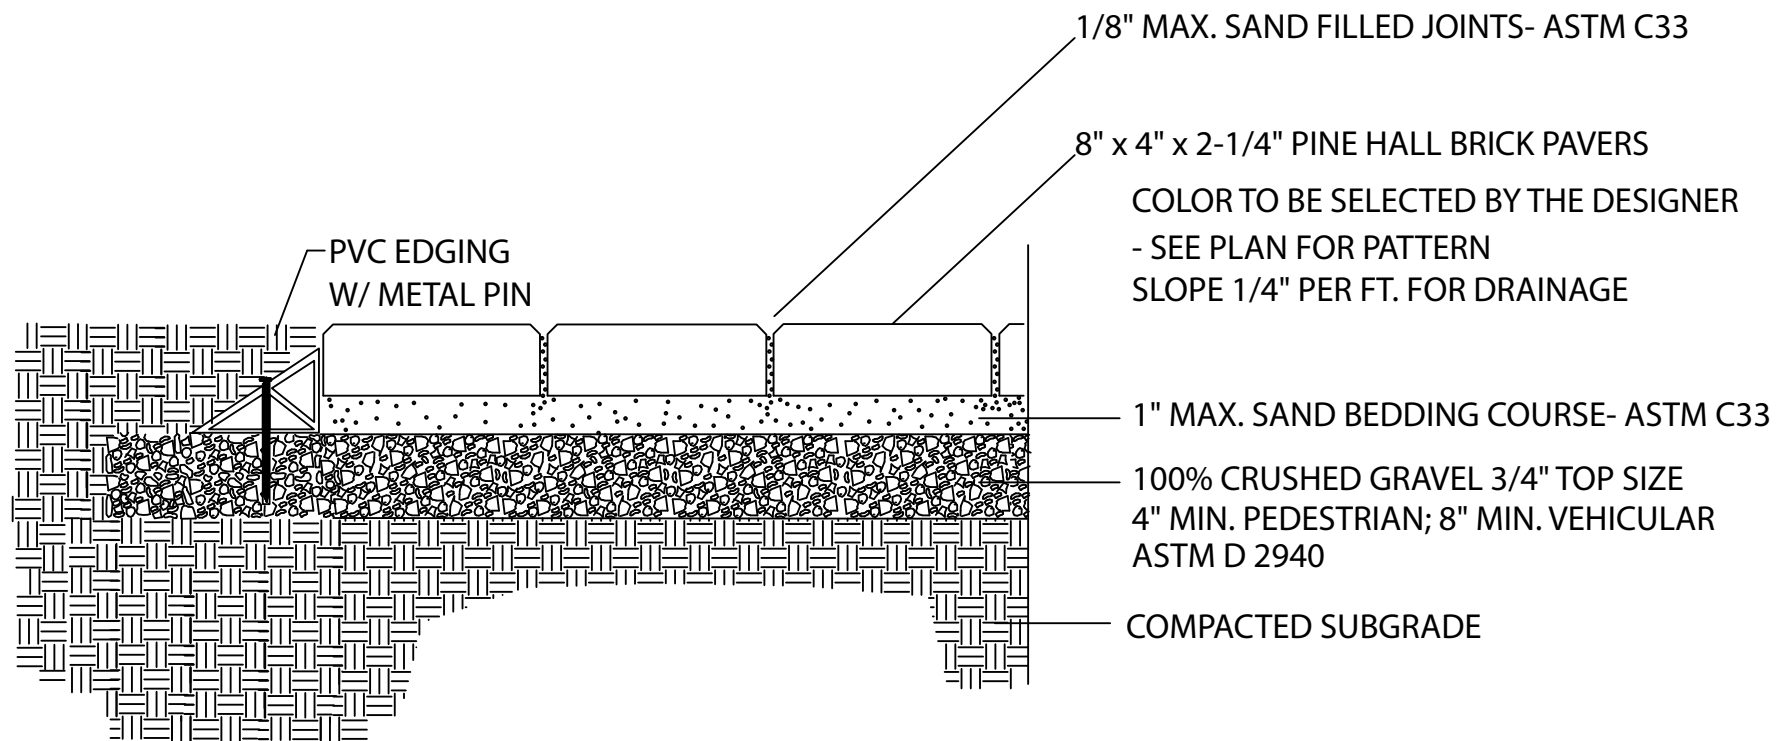

PINE HALL BRICK

BUILD YOUR DREAMS.

2701 Shorefair Drive, Winston-Salem, NC 27105 | pinehallbrick.com | 1-800-334-8689

FLEXIBLE BASE - PVC EDGE RESTRAINT

SCALE: NOT TO SCALE